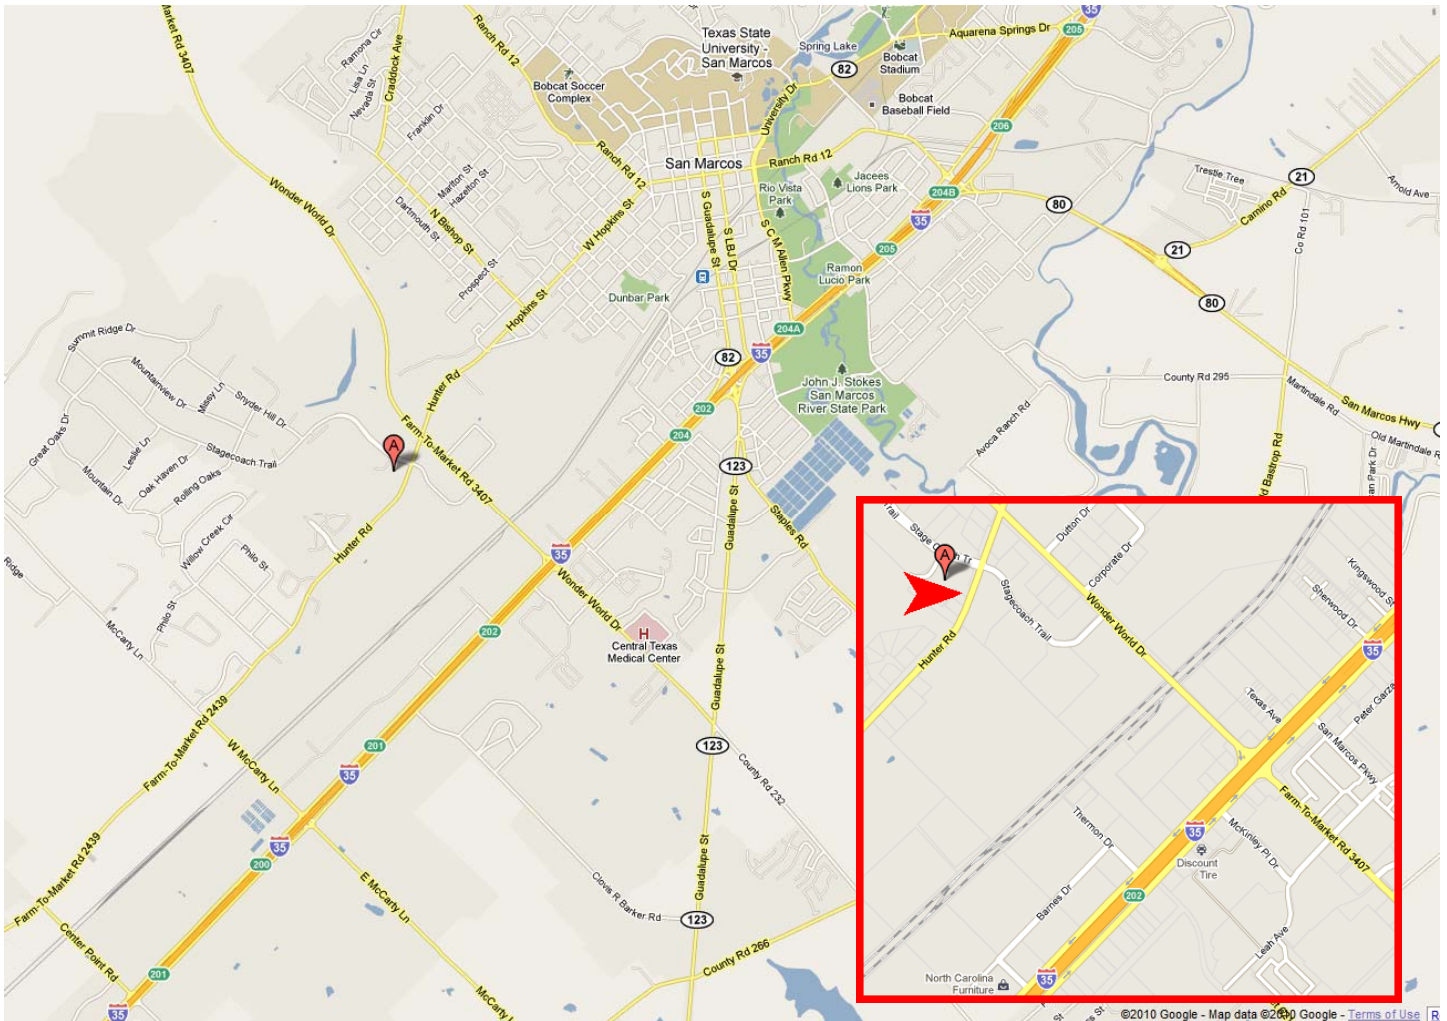

Location / Map / Directions

Just south of San Marcos, near the intersection of Wonder World Drive & Hunter Road.

The clinic is on the west (Wimberley) side of Hunter Road, just south of Stagecoach Trail and directly across from the H-E-B Distribution Center.

Directions:

- If you're coming from San Marcos, we'll be on your right.
- If you're coming from south of town, we'll be on your left.